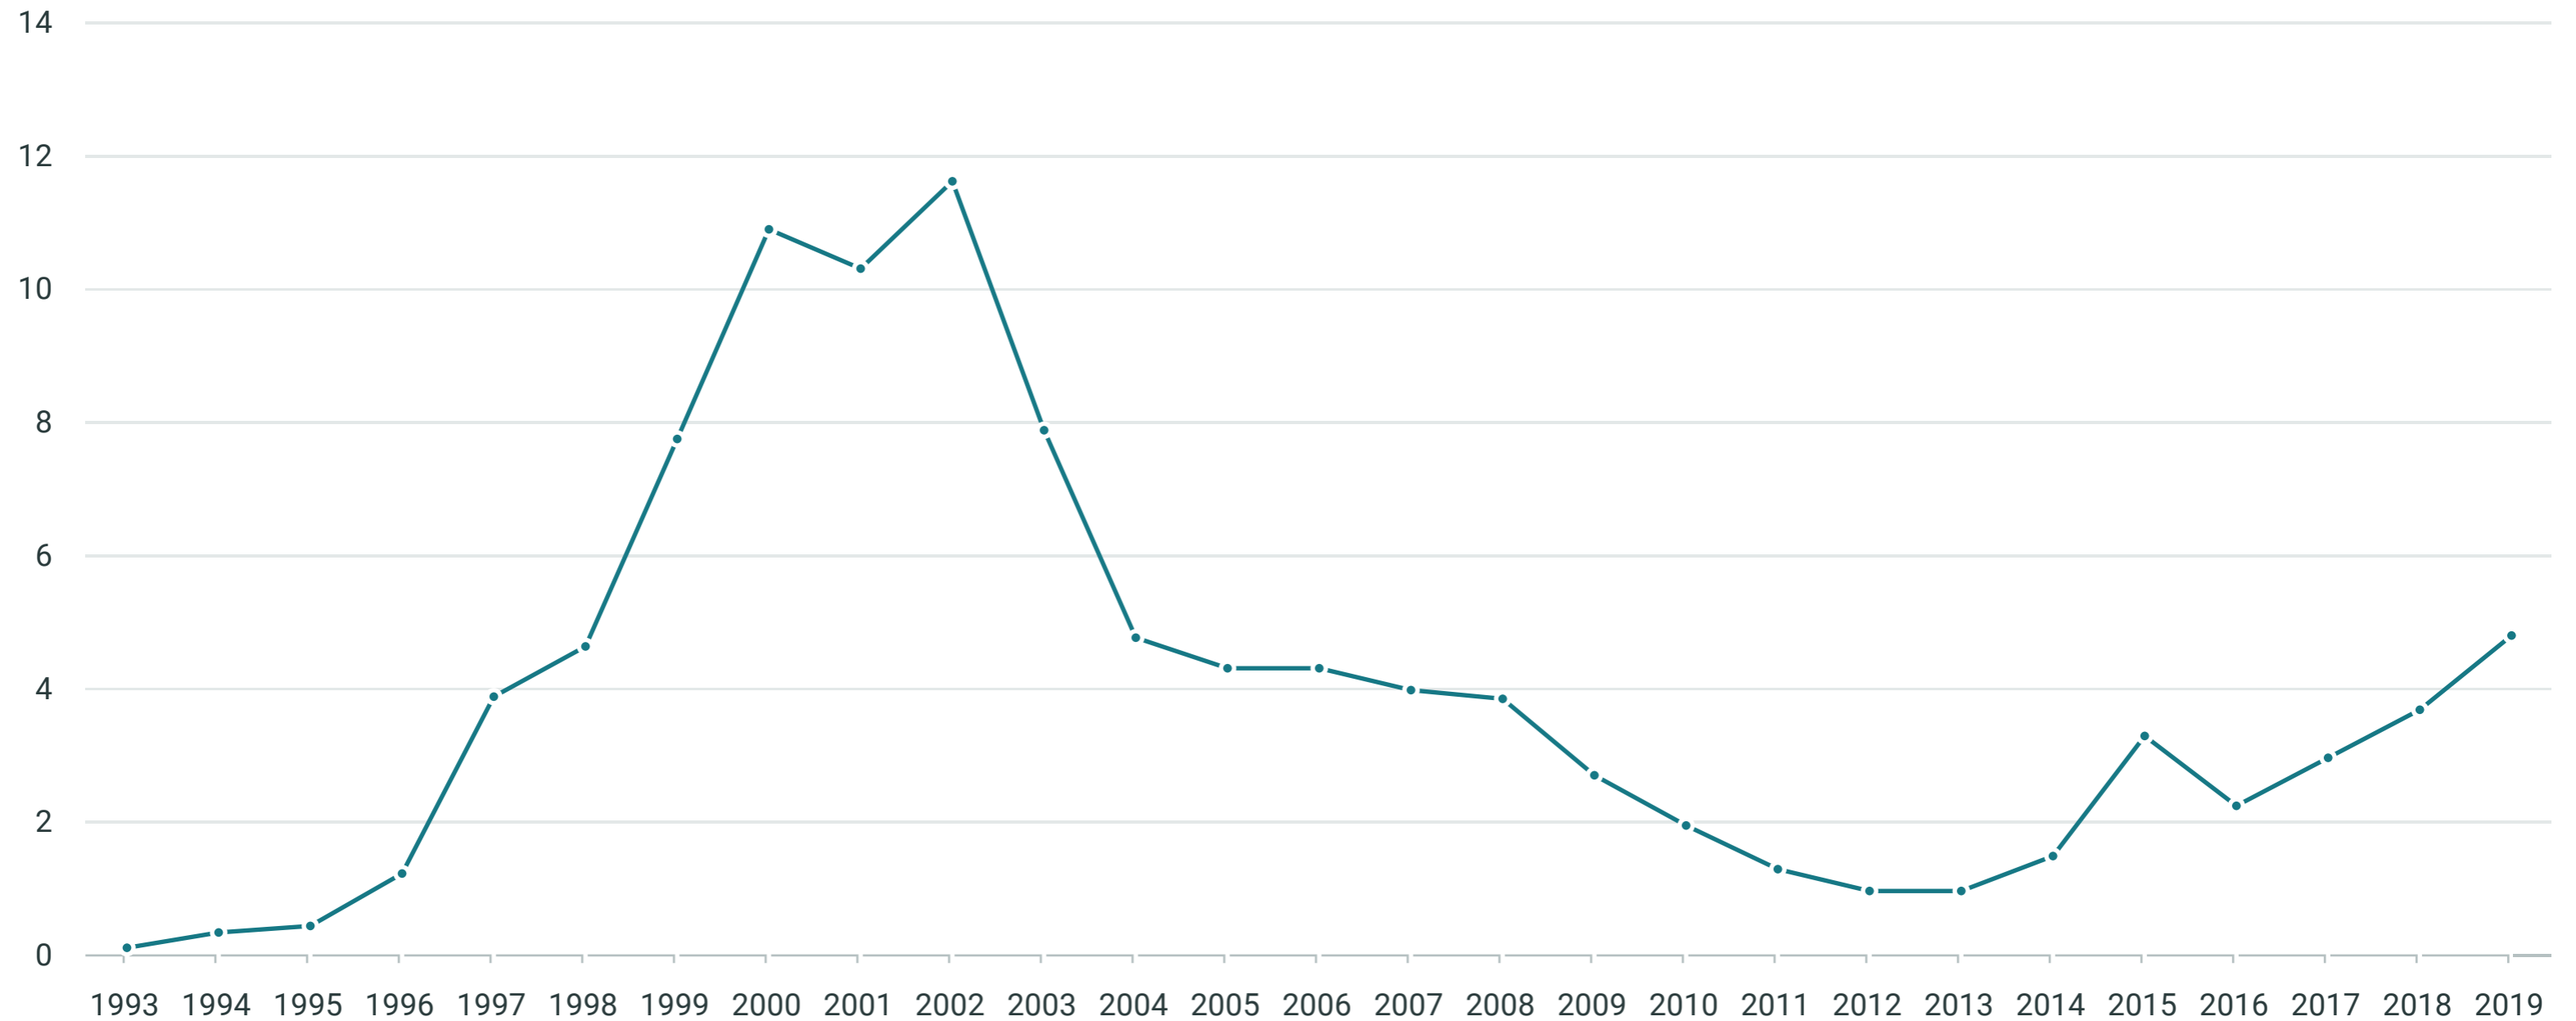

# ■ Asylanträge in Irland 1993–2019

in Tausend

Quelle: 1993–2015: Office of the Refugee Applications Commissioner Annual Report – 2015, S. 52; 2016–2019: 2016–2019: International Protection Office.

[http://www.orac.ie/website/orac/oracwebsite.nsf/page/AJNR-AB7FHF12301623-en/\\$File/Office%20of%20the%20Refugee%20Applications%20Commissioner%20-%202015%20Annual%20Report.pdf](http://www.orac.ie/website/orac/oracwebsite.nsf/page/AJNR-AB7FHF12301623-en/$File/Office%20of%20the%20Refugee%20Applications%20Commissioner%20-%202015%20Annual%20Report.pdf)