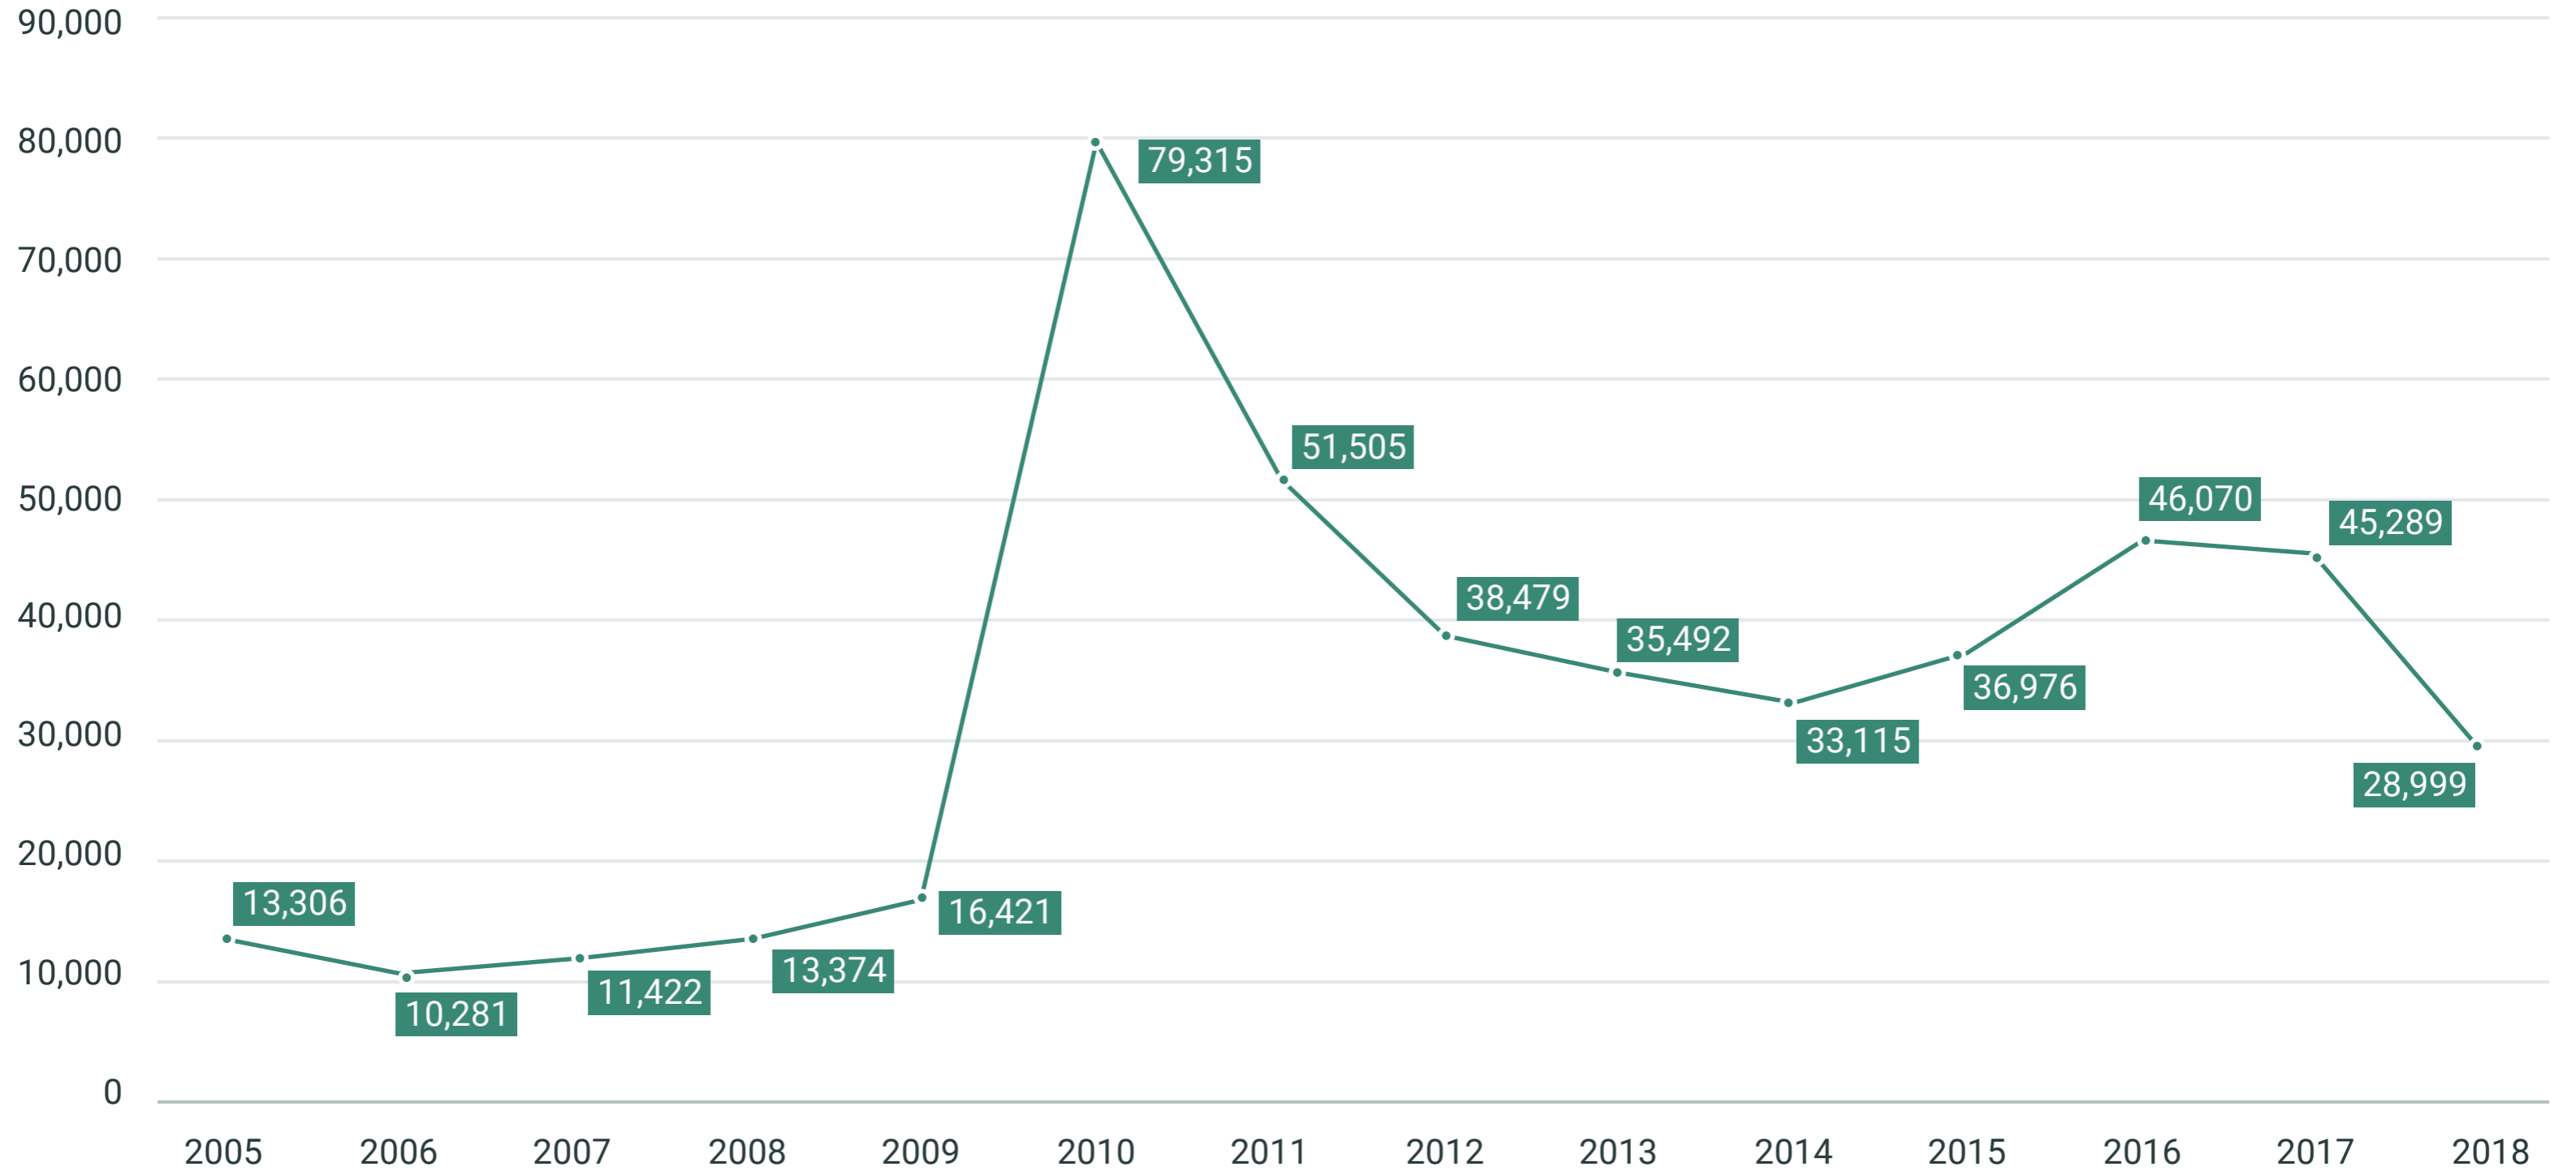

# ■ Emigration of Lithuanian citizens 2005 – 2018

Source: Migration Department under the Ministry of the Interior of the Republic of Lithuania.

License: Creative Commons by-nc-nd/3.0/de

Bundeszentrale für politische Bildung, 2020, [www.bpb.de](http://www.bpb.de)