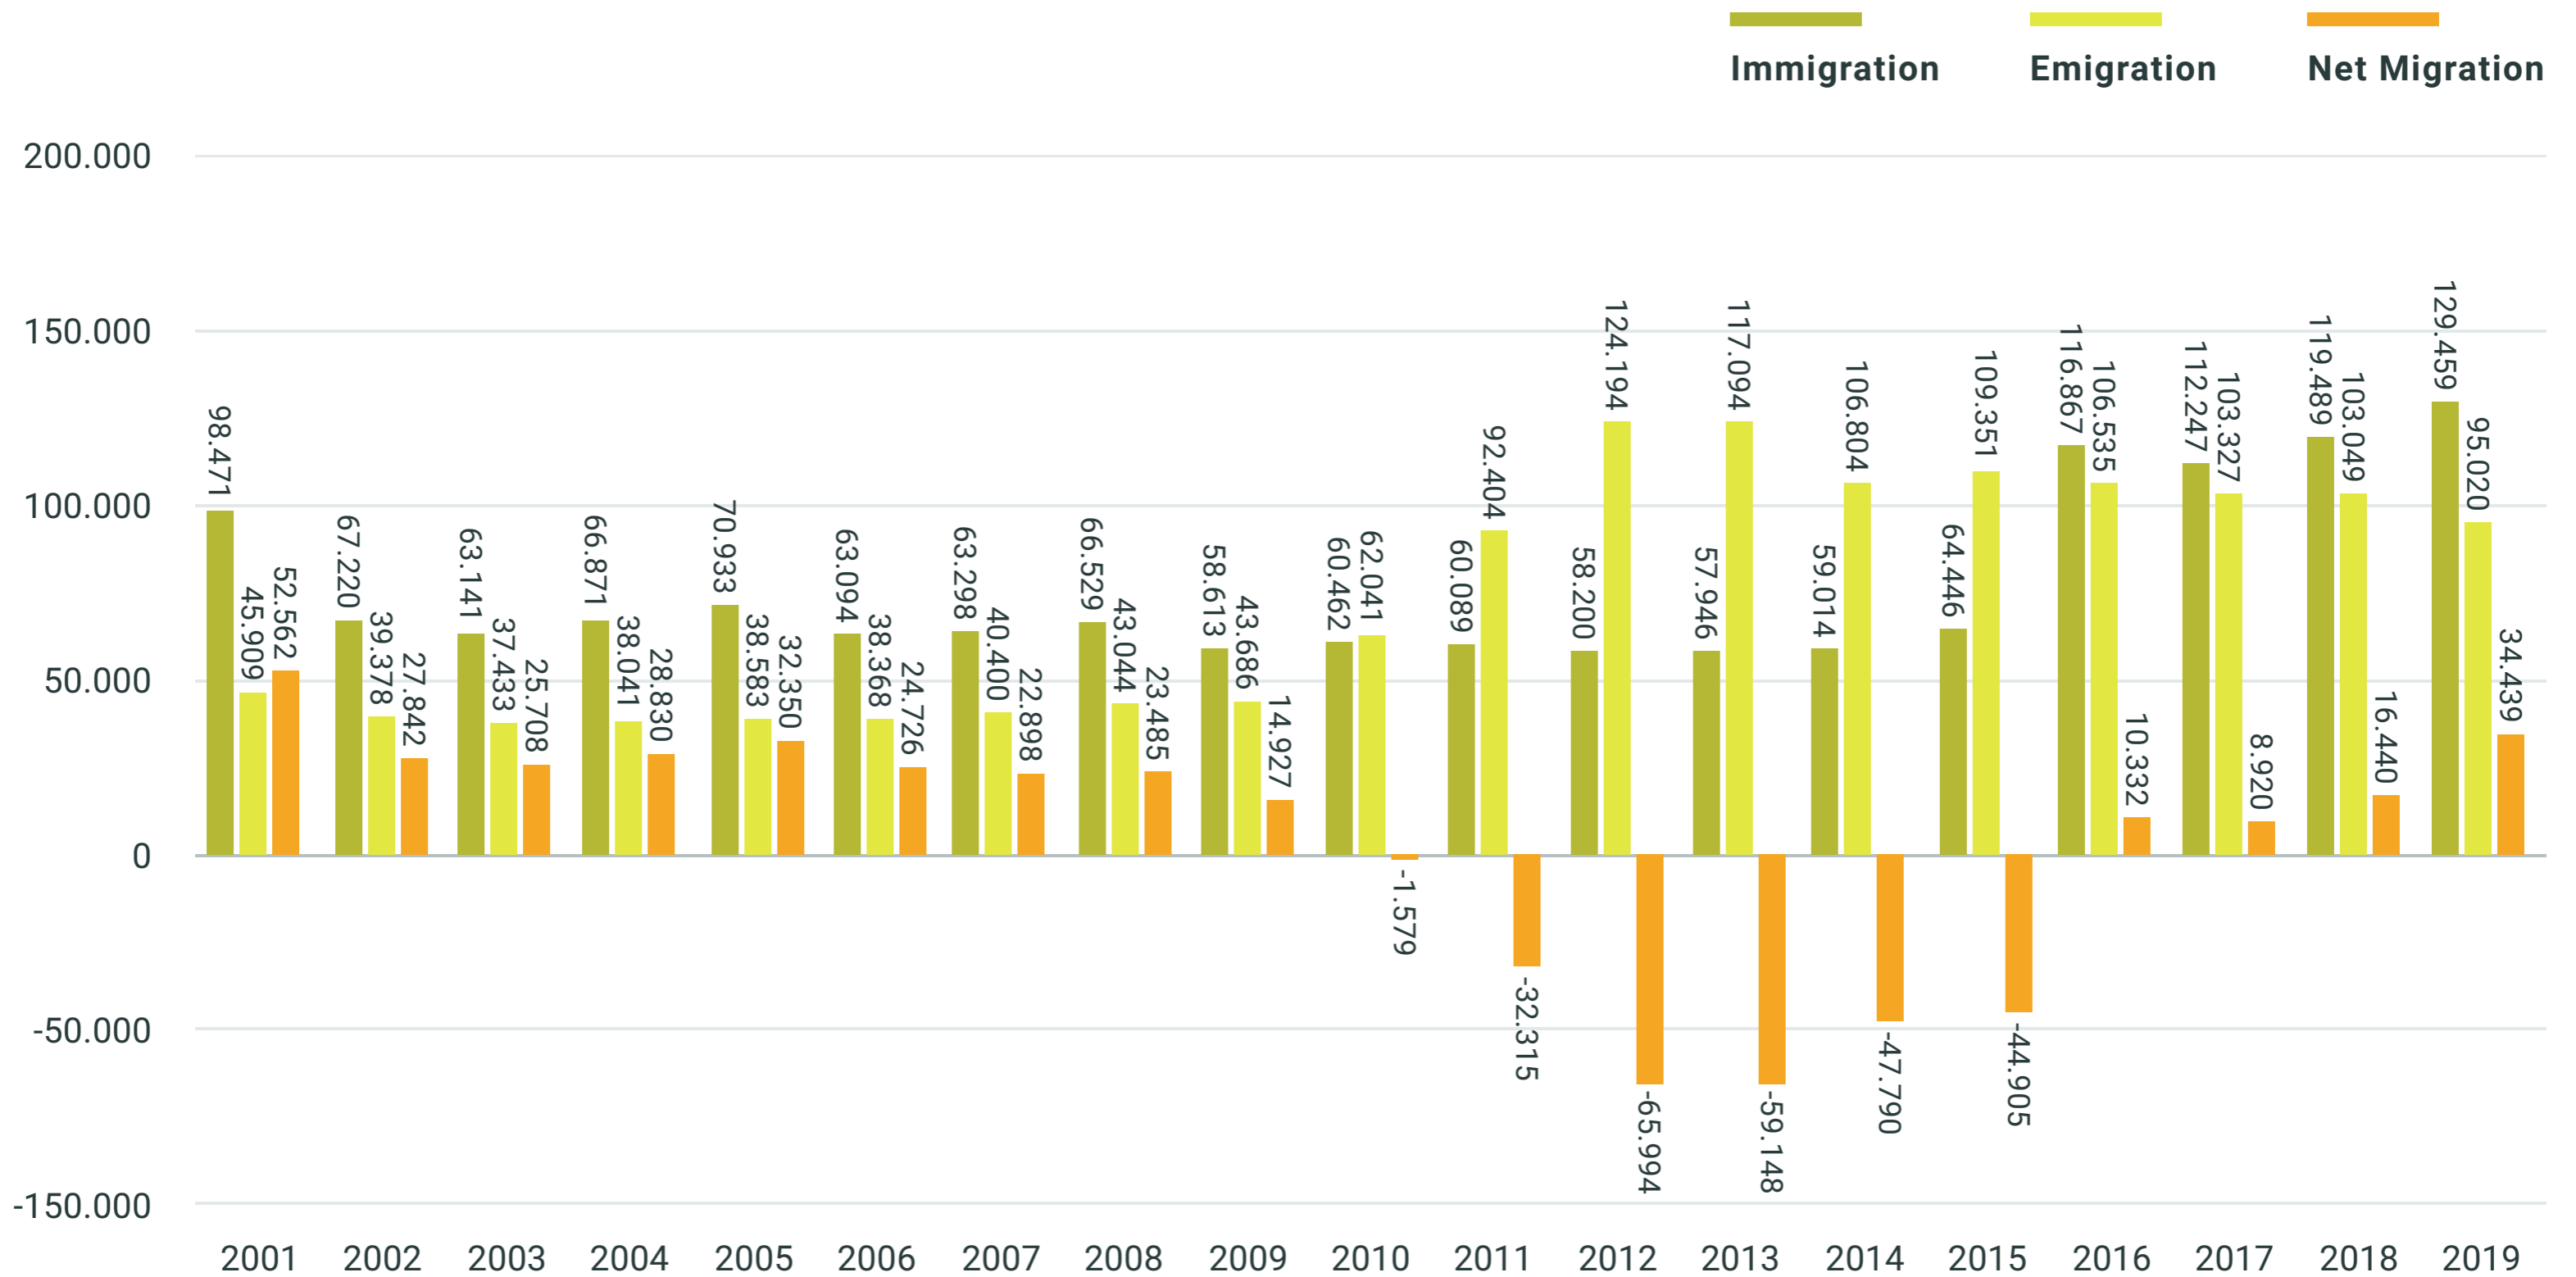

Immigrants – Emigrants in Greece, 2001–2019

Source: Hellenic Statistical Authority, 2020. <https://www.statistics.gr/documents/20181/972a68ea-7bc3-c764-94bd-2d989b25e6f6> (accessed: 19-10-2021).

License: Creative Commons by-nc-nd/3.0/de

Bundeszentrale für politische Bildung, 2022, www.bpb.de