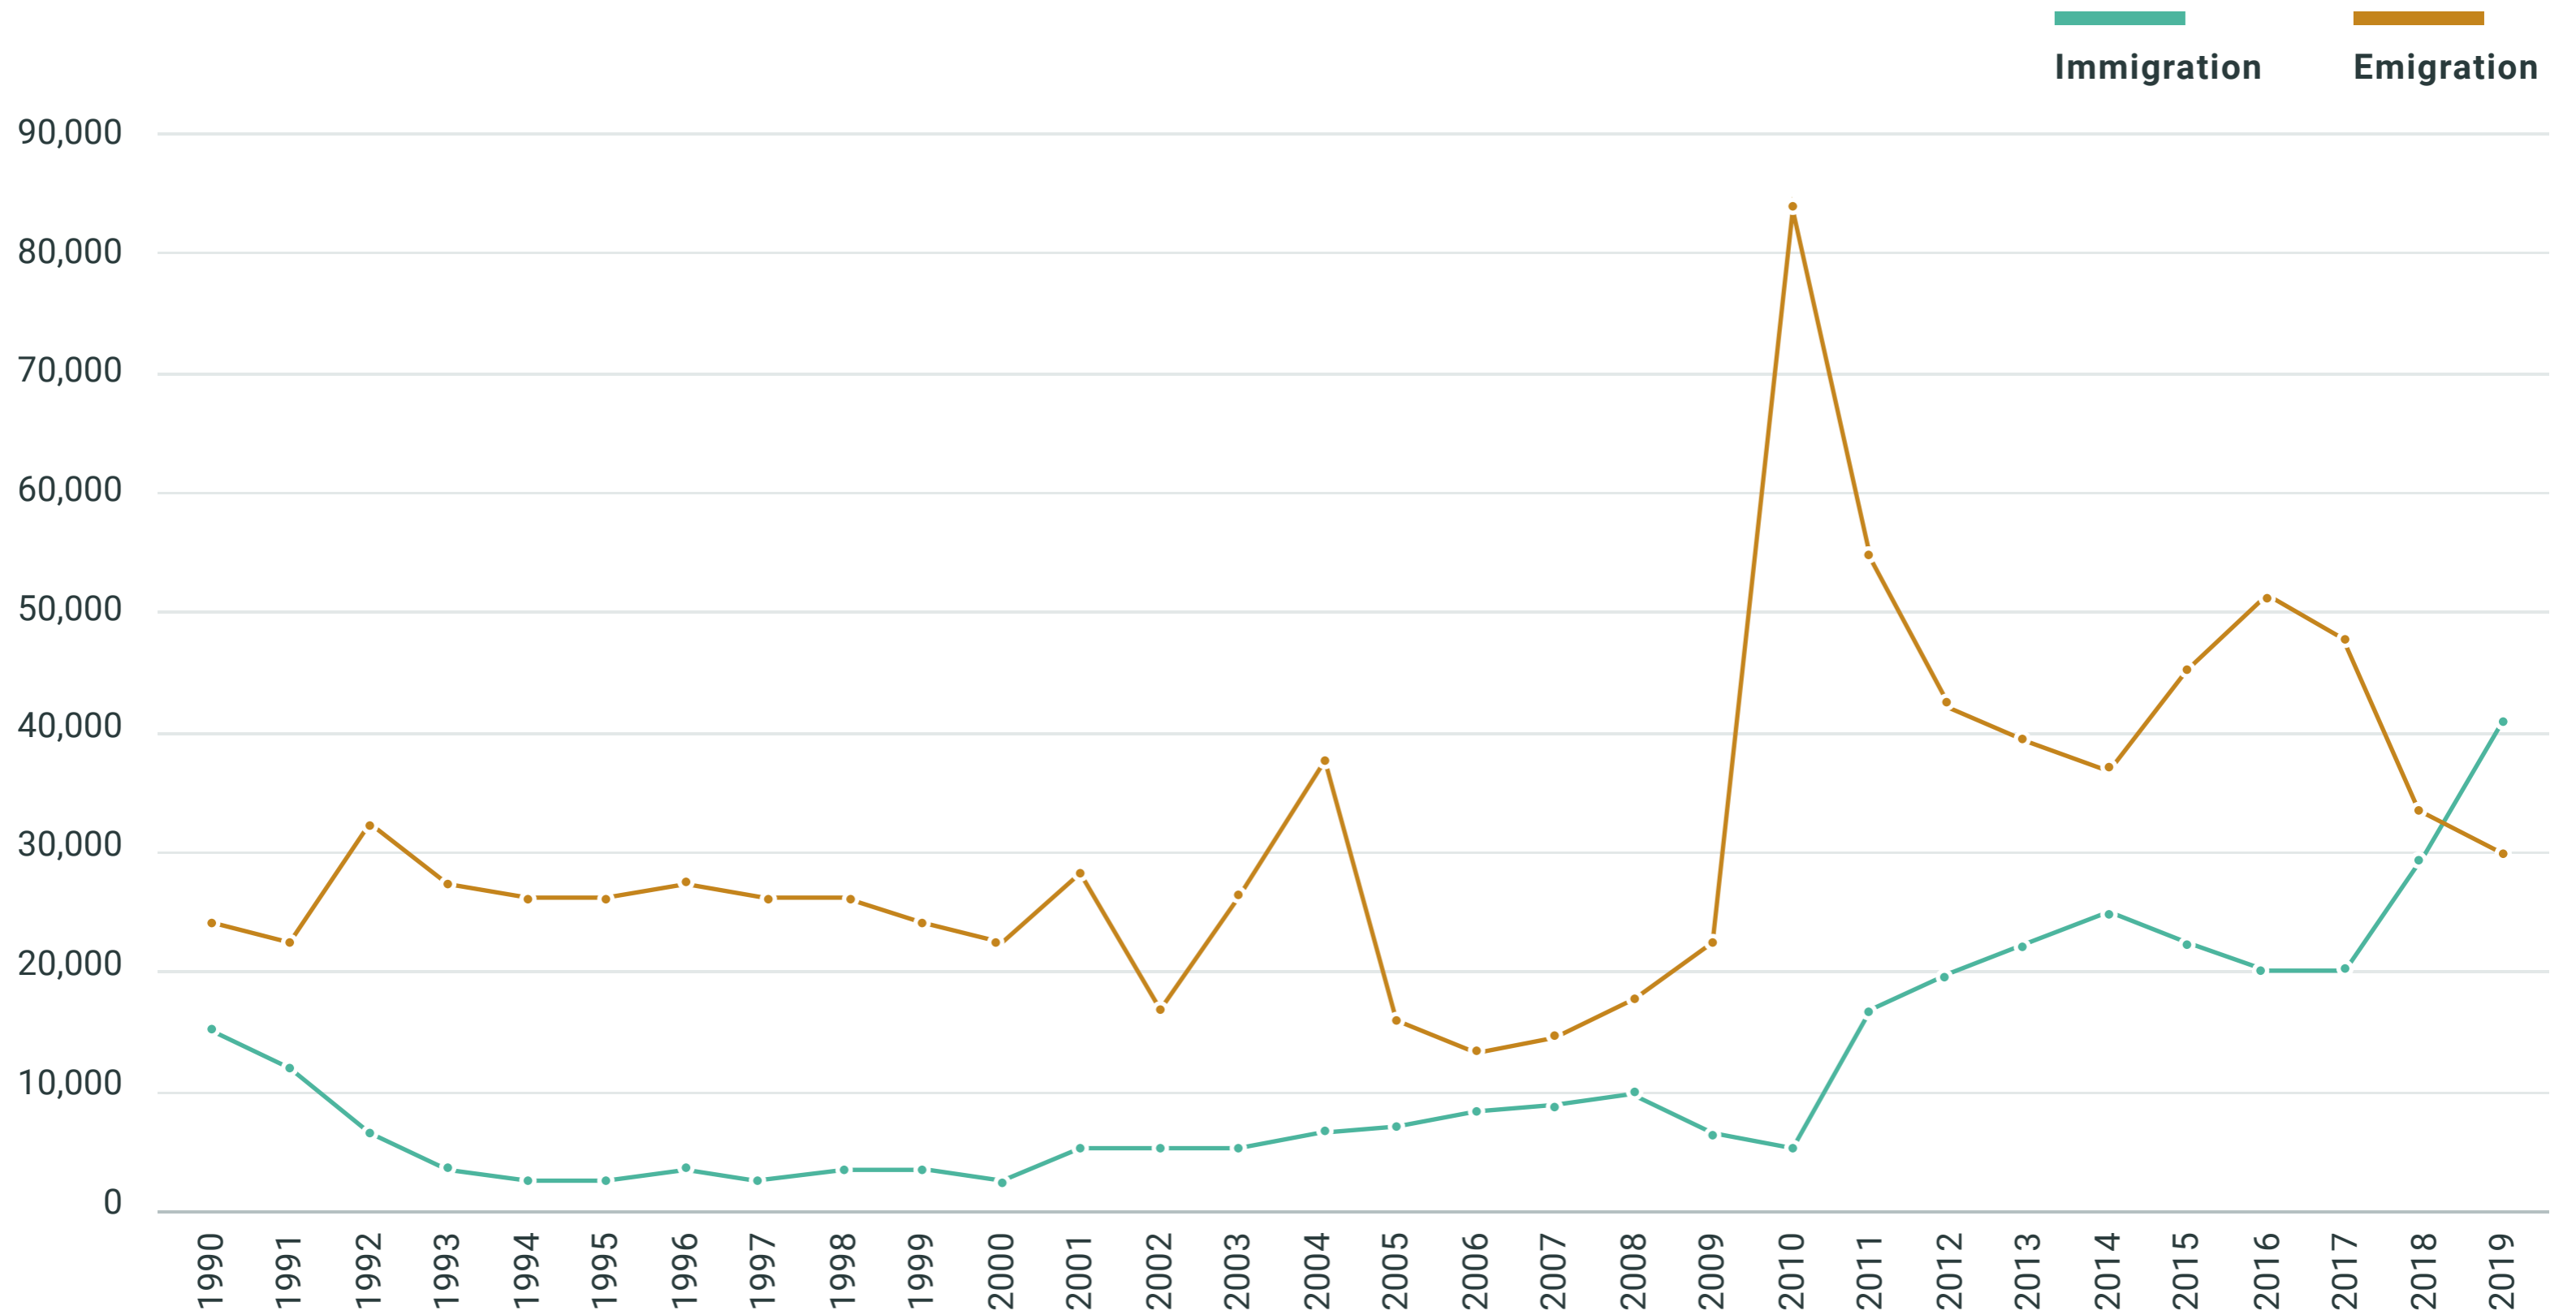

Migration trends in Lithuania 1990 – 2019

Source: Statistics Lithuania and Migration Department under the Ministry of the Interior of the Republic of Lithuania.

License: Creative Commons by-nc-nd/3.0/de

Bundeszentrale für politische Bildung, 2020, www.bpb.de