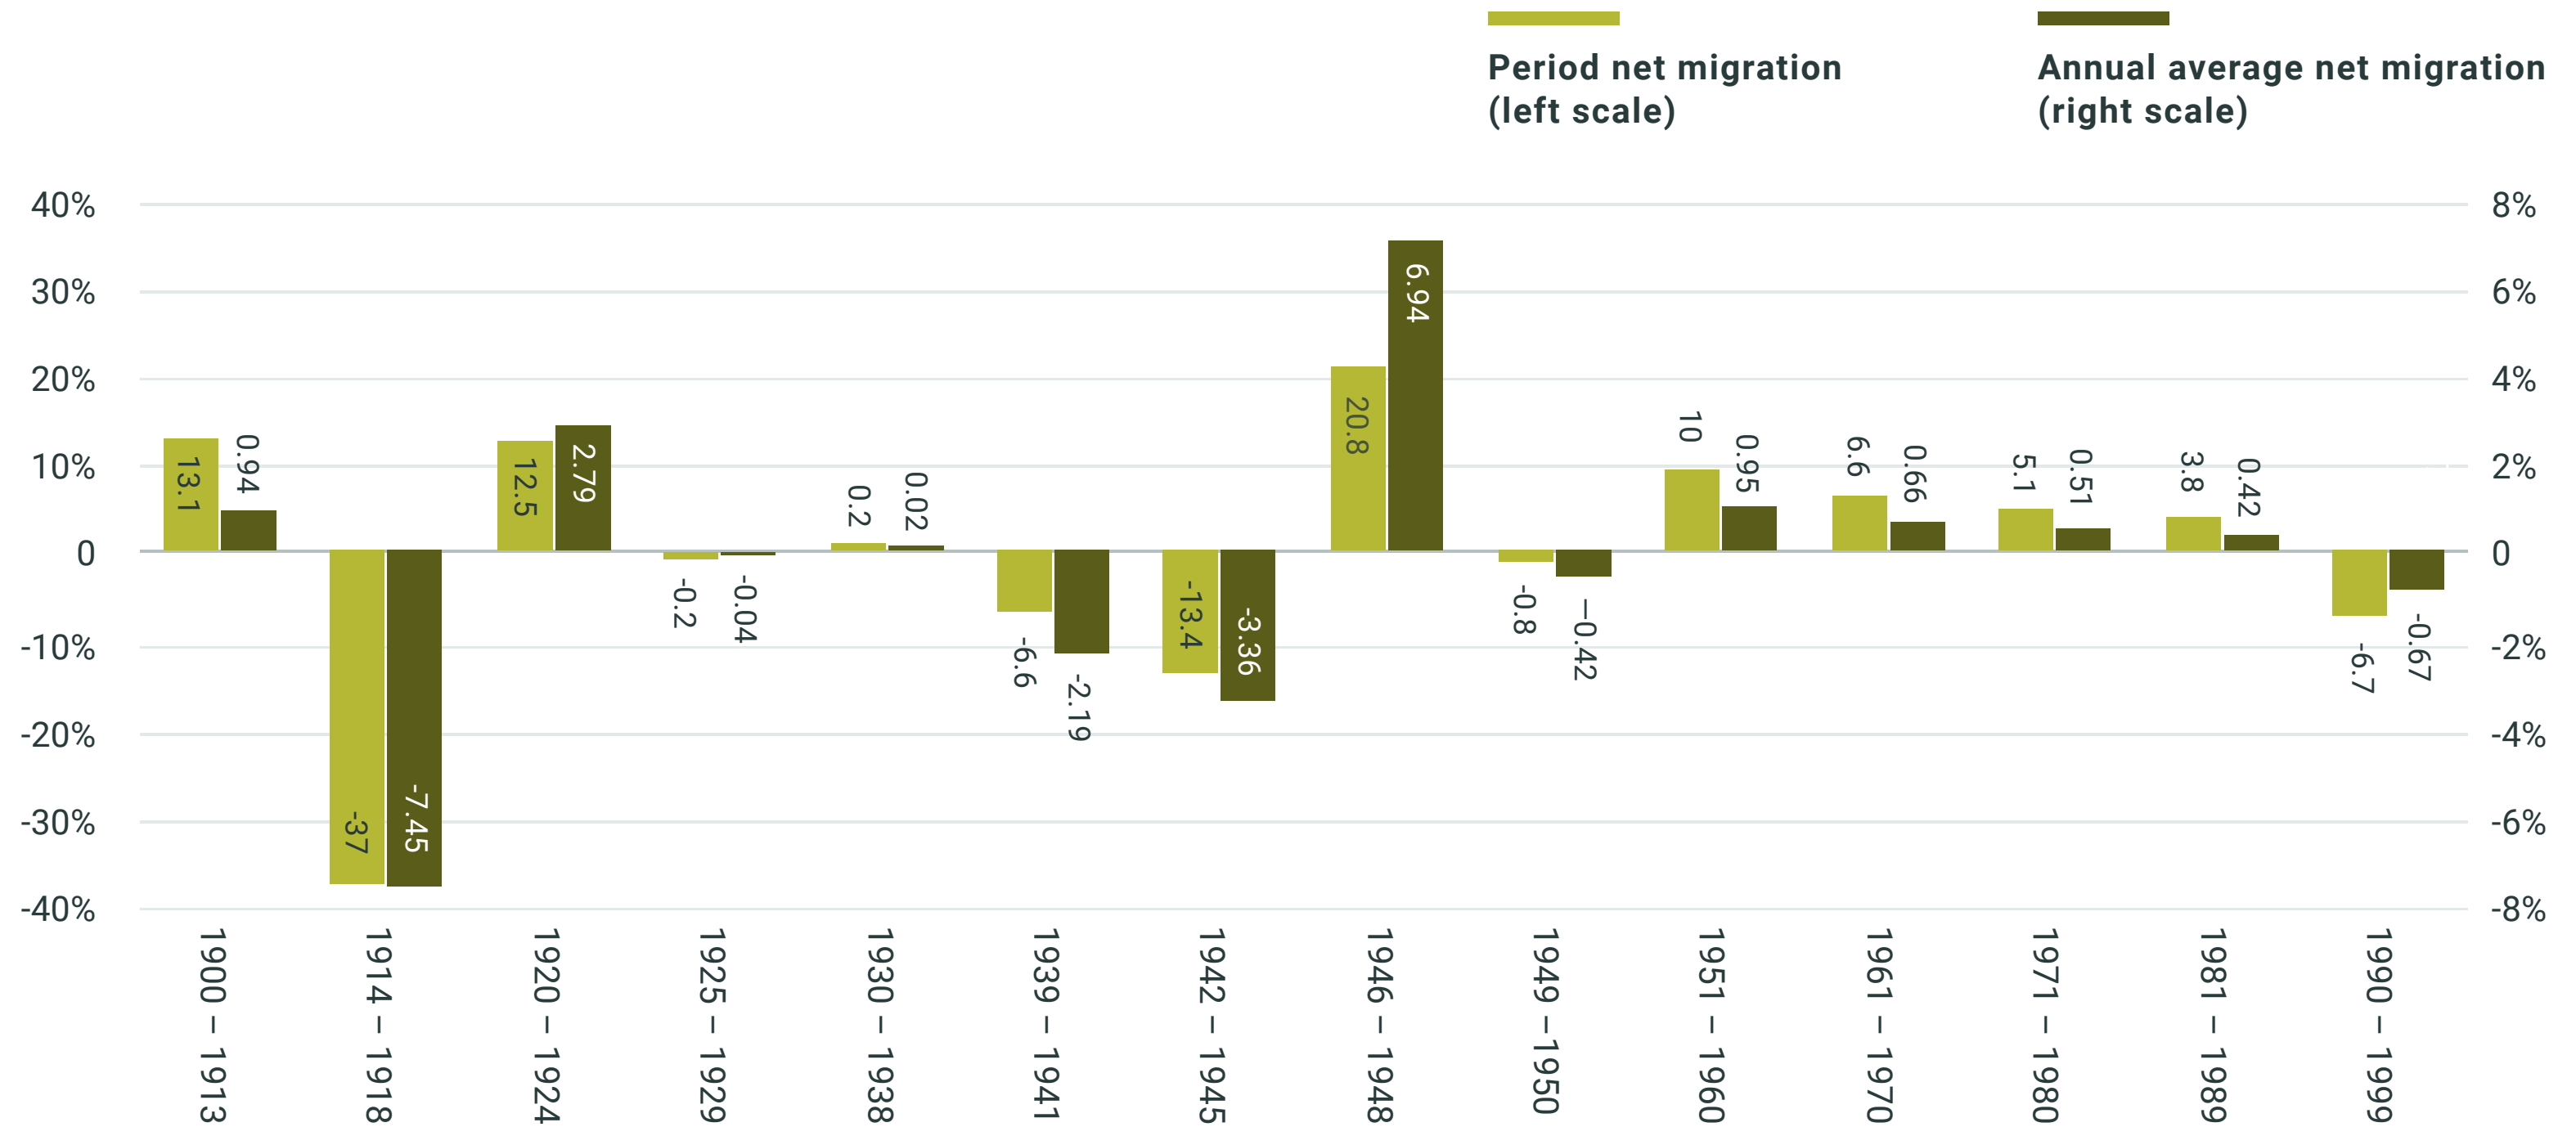

Net migration and net migration rate by sub-period

percent of initial population

Source: Hazans, M (2019). *Emigration from Latvia. Brief History and Driving Forces in the Twenty-First Century*. In: R. Kaša and I. Mieriņa, *The Emigrant Communities of Latvia: National Identity, Transnational Belonging and Diaspora Politics*. Springer, pp.35-68.