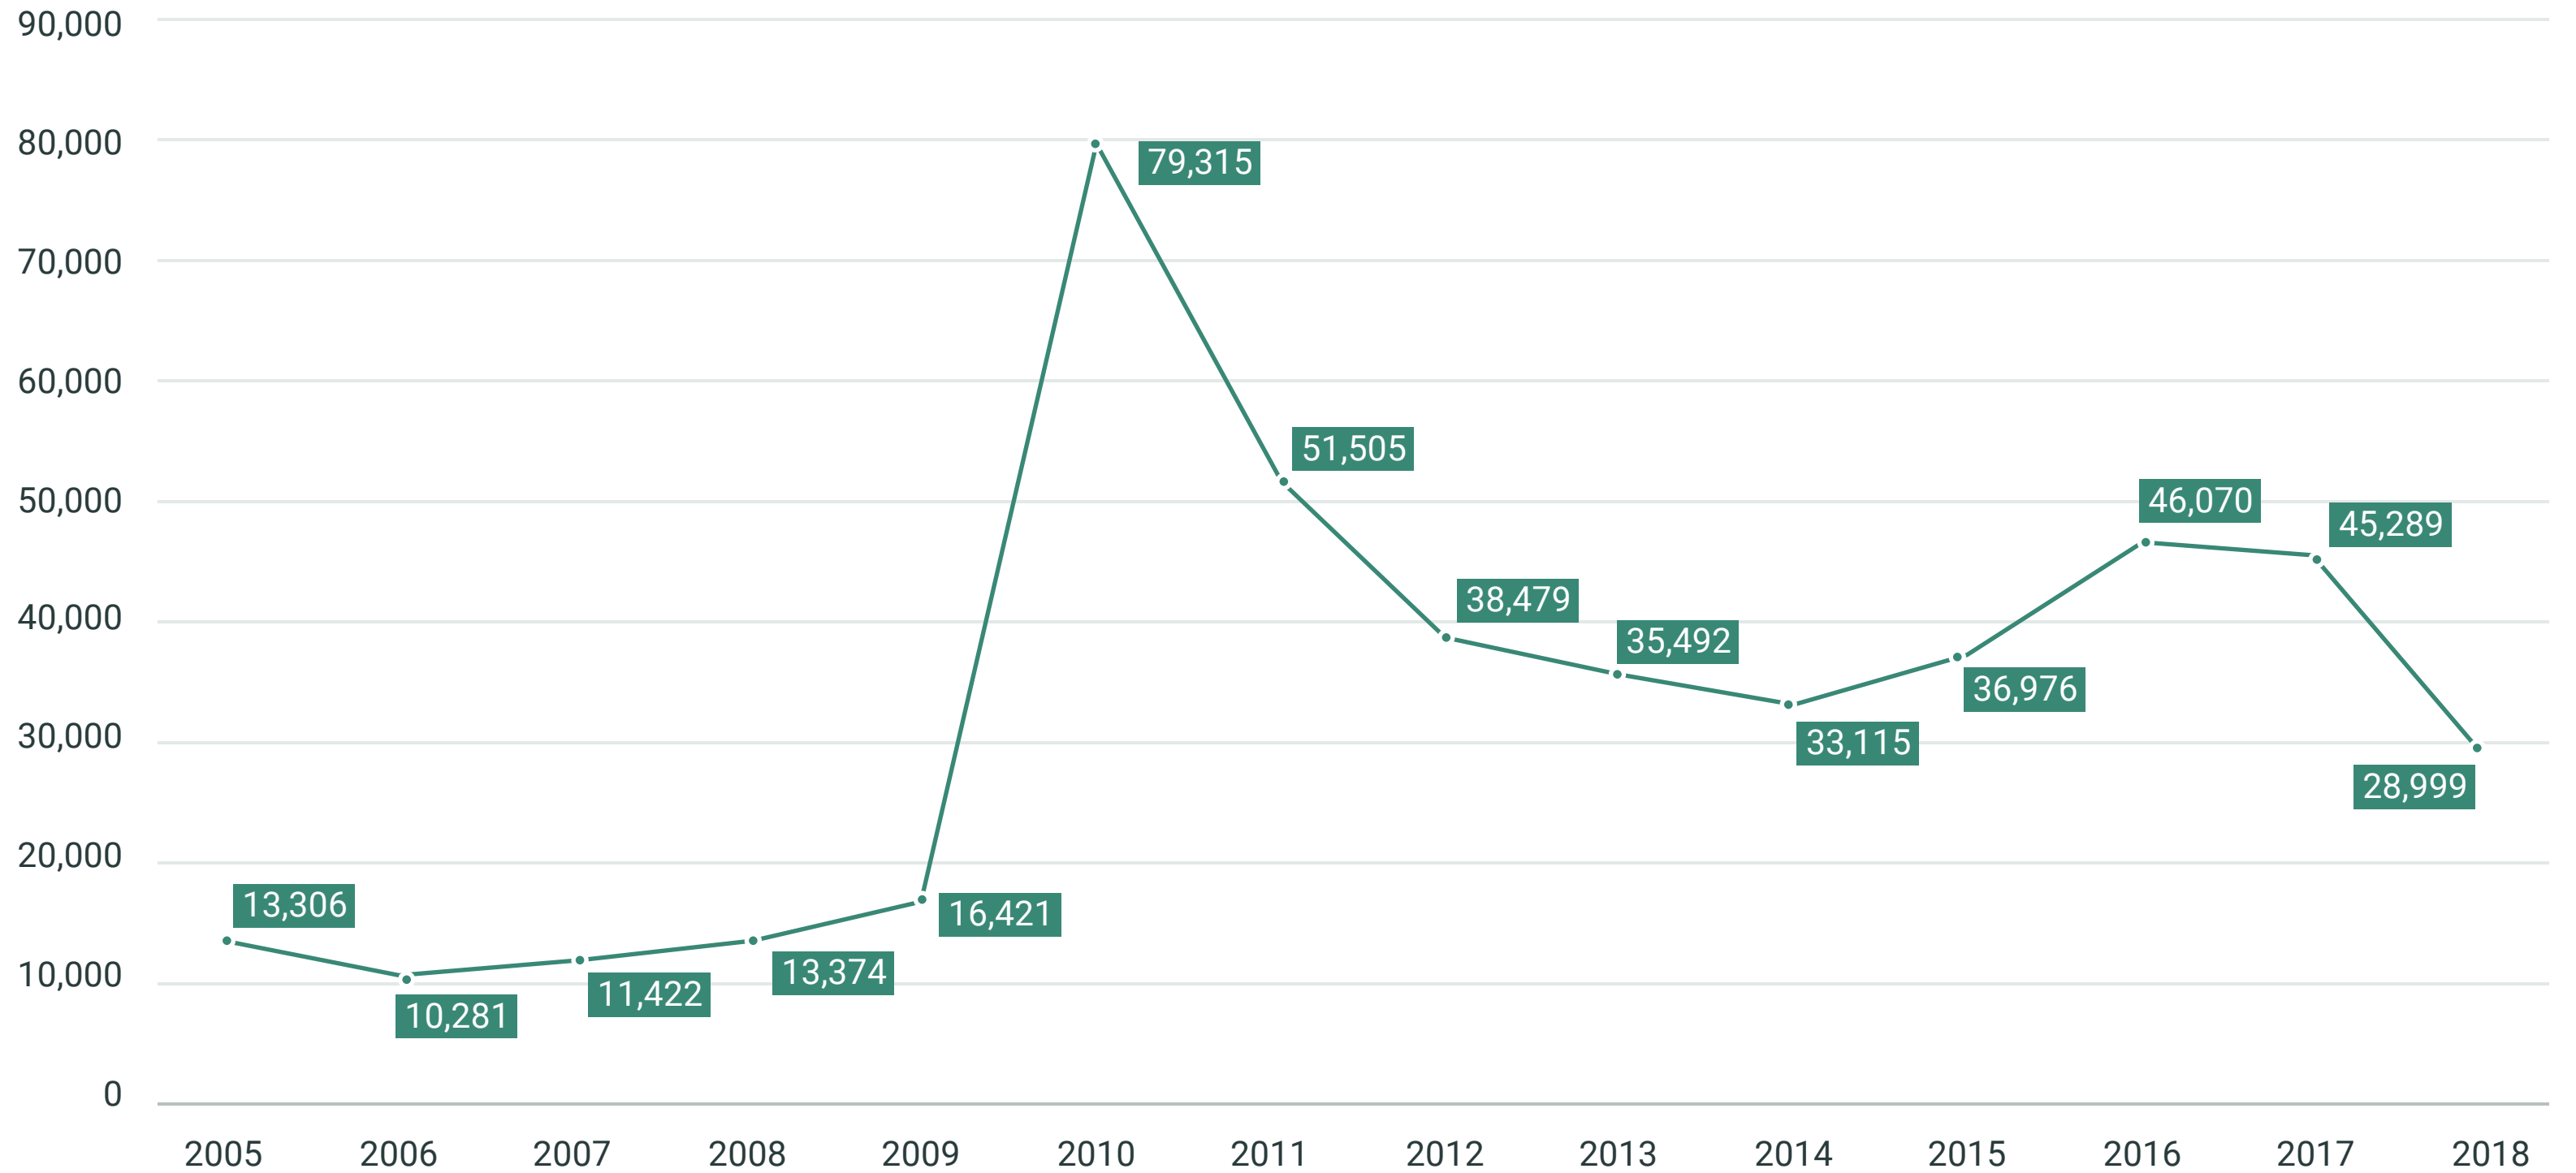

■ Emigration of Lithuanian citizens 2005 – 2018

Source: Migration Department under the Ministry of the Interior of the Republic of Lithuania.

License: Creative Commons by-nc-nd/3.0/de

Bundeszentrale für politische Bildung, 2020, www.bpb.de