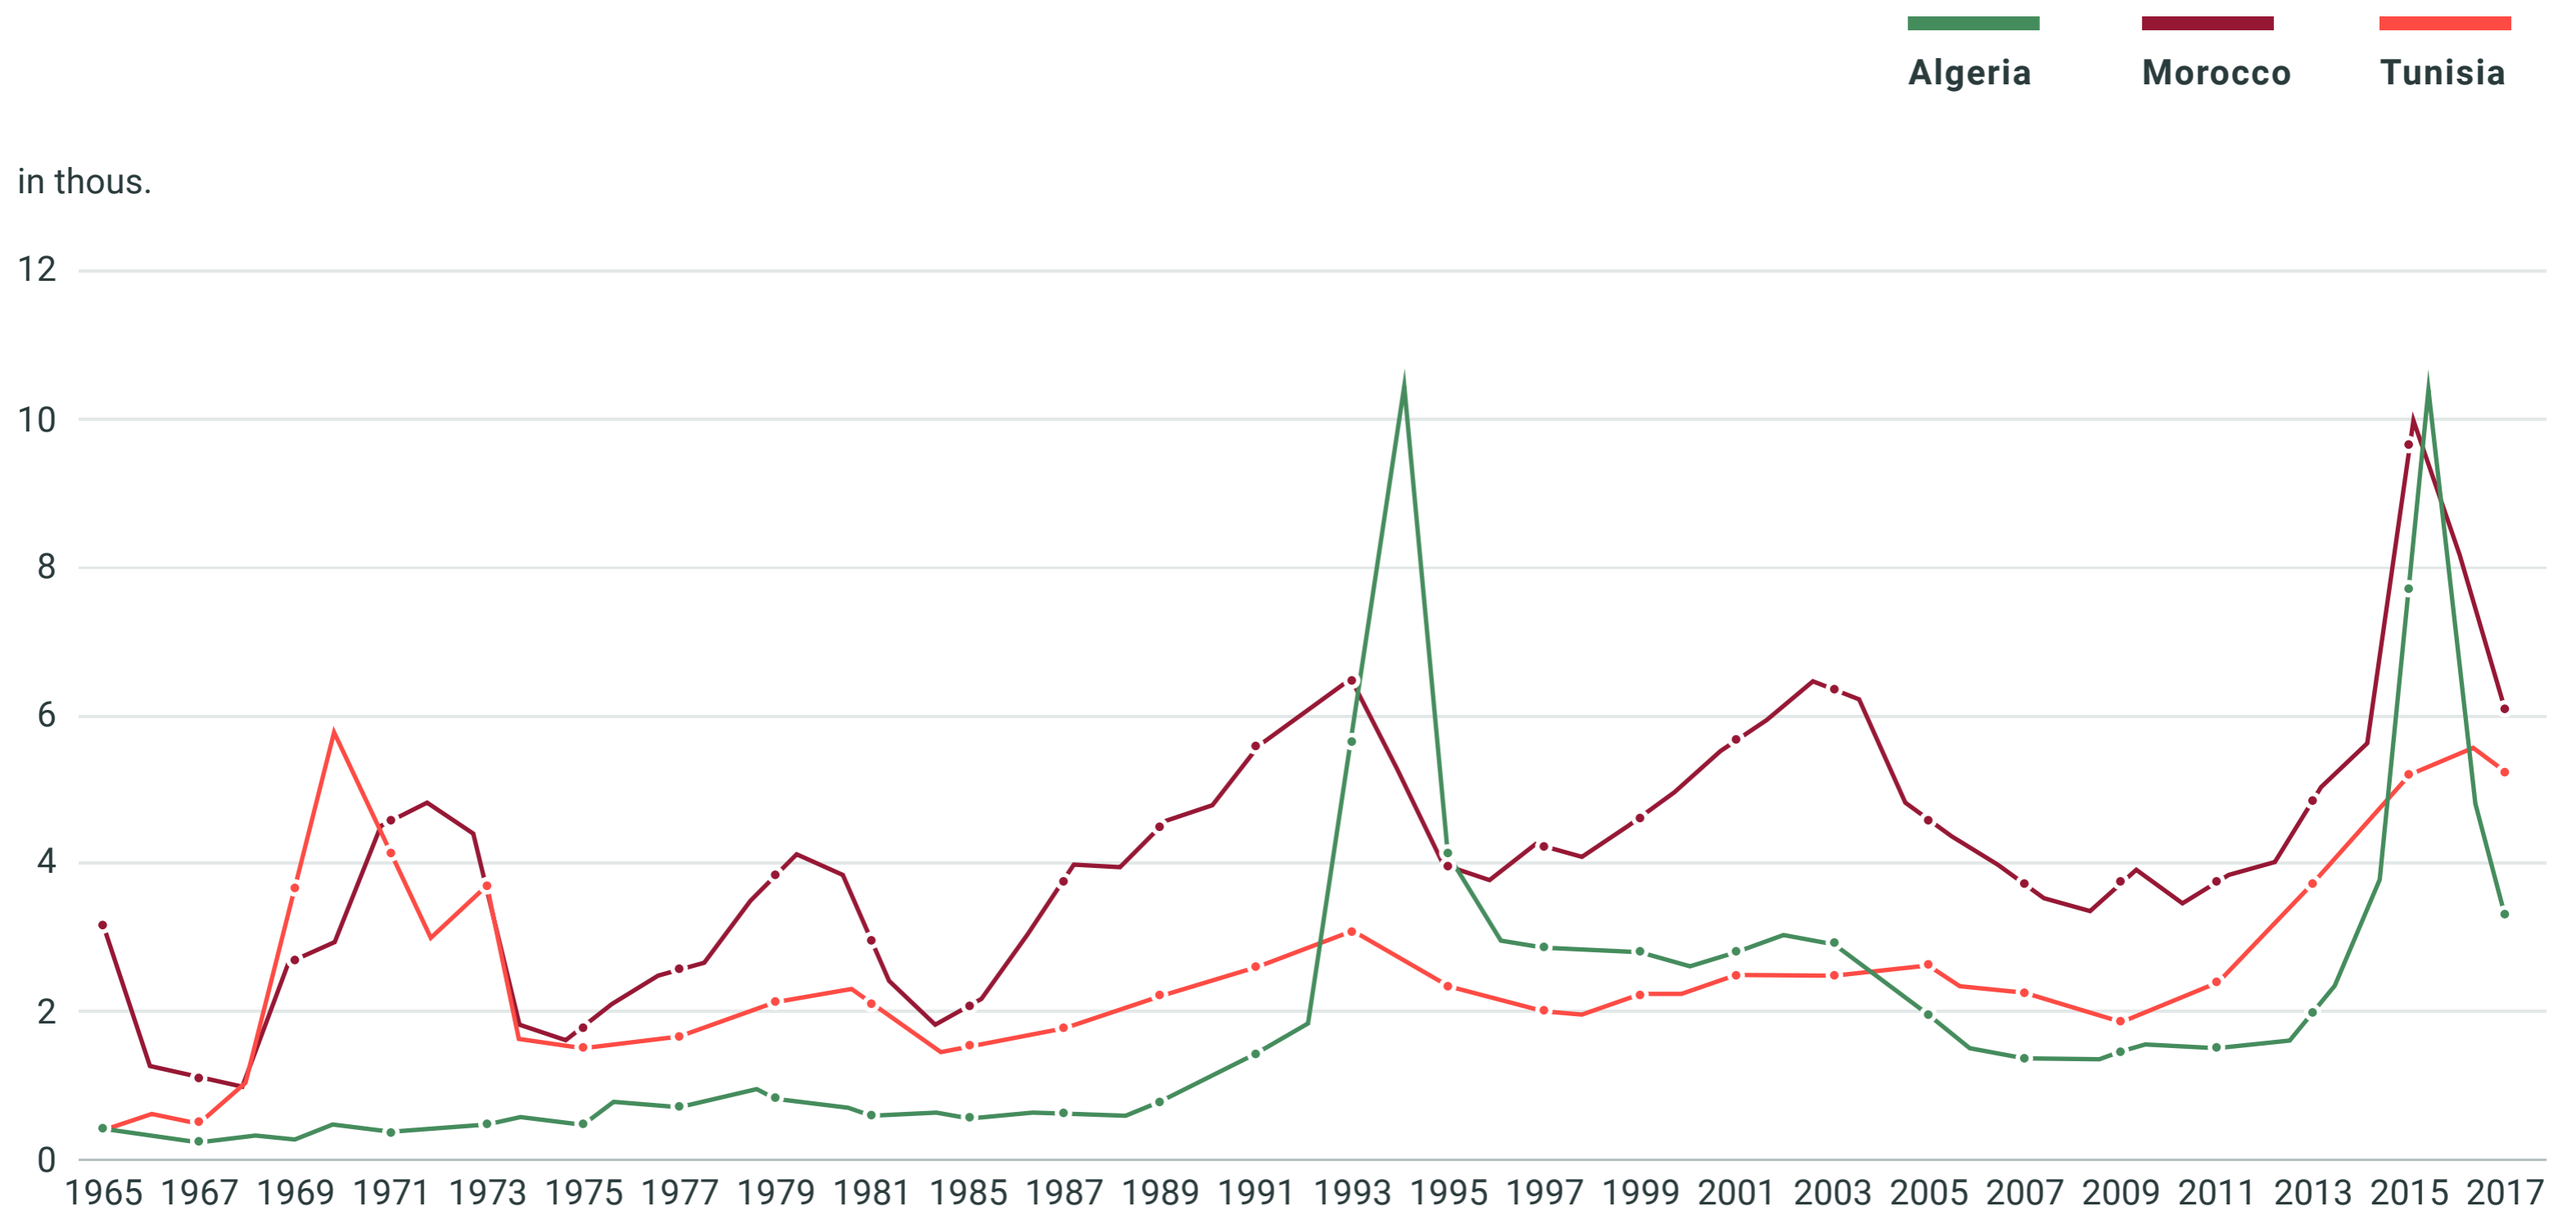

■ Annual emigration from Algeria, Morocco and Tunisia to Germany, 1965 – 2017

Source: DEMIG 2015 for the 1965-2010 period, BAMF (2016 and 2019) for 2011-2017.

License: Creative Commons by-nc-nd/3.0/de

Bundeszentrale für politische Bildung, 2020, www.bpb.de